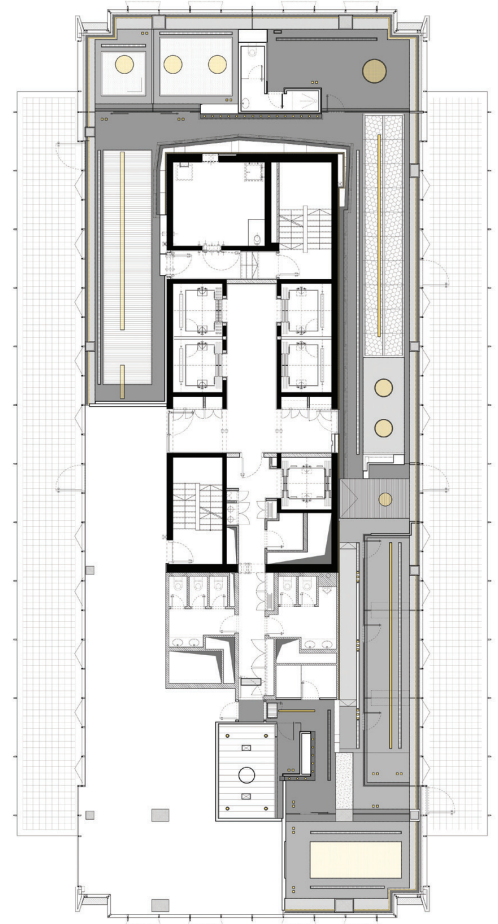

משרדי חברת השקעות, קומה 13 במגדל דיסקונט, תל אביב

העיצוב התדמיתי של החברה העוסקת בסחר בינלאומי מבוסס אסתטיקה פונקציונלית שמושגת באמצעות שימוש בצבעים מונוכרומטיים וצורות מופשטות. חלוקת החללים סביב גרעין מרכזי יוצרת מסדרון היקפי המגלה טפח ומכסה טפחיים. "קיר לבנים" המסמל מסורת עיסוקית רבת שנים, מעניק עומק לחללים הצרים יחסית, פוטר את המשרד ממחויבות למוצר קונקרטי, ומשאיר מקום לדימיון ולביטוי האישי של הקליינט על צרכיו המשתנים.

רון גרינברג אדריכלים
צוות תכנון: רון גרינברג, דנה שדה

Investment company offices

Space organization around a central nucleus creates a relatively narrow corridor that conceals more than it reveals - a brick wall which signifies a long-standing business tradition, and abstract shapes, leaving room for the client's imagination

Architects Ron Grinberg

Design team: Ron Grinberg, Dana Sadeh